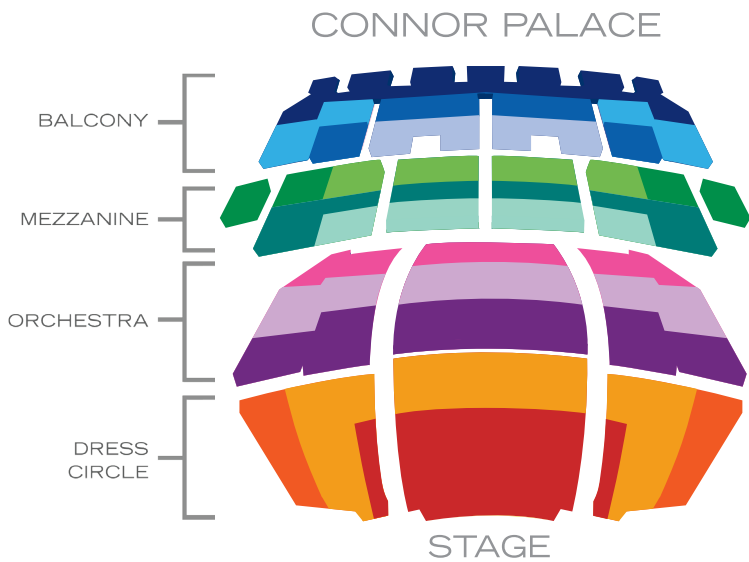

# BROADWAY CLEVELAND

Groups of 10+	SAT MAT, SAT EVE & SUN MAT	ALL OTHER PERFORMANCES
Dress A	\$97.50	\$97.50
Dress B	\$97.50	\$97.50
Dress C	\$82.50	\$70.50
Orchestra A	\$82.50	\$70.50
Orchestra B	\$82.50	\$70.50
Orchestra C	\$62.50	\$53.50
Mezzanine A	\$82.50	\$82.50
Mezzanine B	\$82.50	\$70.50
Mezzanine C	\$62.50	\$53.50
Mezzanine D	\$52.50	\$45.50
Balcony A	\$62.50	\$22.50
Balcony B	\$52.50	\$22.50
Balcony C	\$27.50	\$22.50
Balcony D	\$27.50	\$22.50