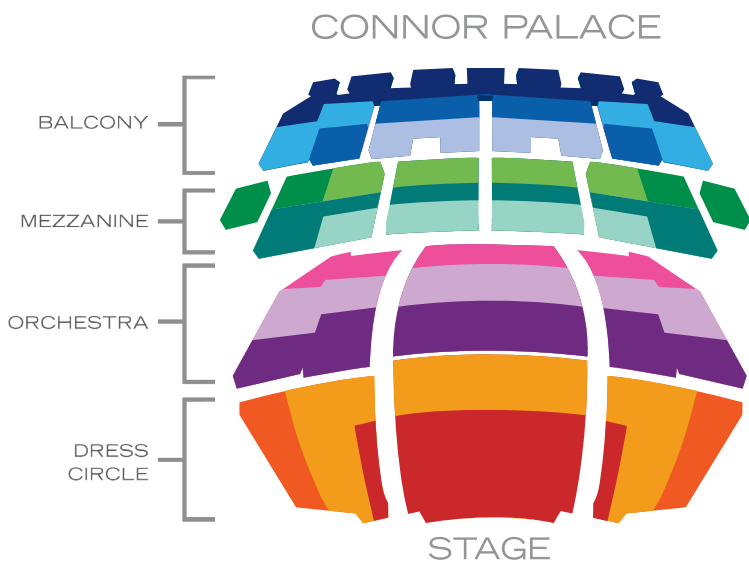

••PLAYHOUSE SQUARE PRESENTS••

BROADWAY CLEVELAND

Kimberly Akimbo

July 15-August 3, 2025
Connor Palace

PERFORMANCE TIMES:
Tuesday-Saturday Evening: 7:30 p.m.
Saturday Matinee: 1:30 p.m.
Sunday Matinee: 1:00 p.m.
Sunday Evening: 6:30 p.m.

**Runtime: 2 hours and 15 minutes,
including one intermission**

Kimberly Akimbo is the winner of five 2023 Tony Awards® including BEST MUSICAL! Kimberly is about to turn 16 and recently moved with her family to a new town in suburban New Jersey. In this “howlingly funny heartbreaker of a show” (*The New Yorker*), Kim is forced to navigate family dysfunction, a rare genetic condition, her first crush...and possible felony charges. Ever the optimist, she is determined to find happiness against all odds and embark on a great adventure.

Groups of 10+	SAT EVE	ALL OTHER PERFORMANCES
Dress A	\$97.50	\$97.50
Dress B	\$97.50	\$97.50
Dress C	\$80.50	\$68.50
Orchestra A	\$80.50	\$68.50
Orchestra B	\$80.50	\$68.50
Orchestra C	\$62.50	\$53.50
Mezzanine A	\$80.50	\$80.50
Mezzanine B	\$80.50	\$68.50
Mezzanine C	\$62.50	\$53.50
Mezzanine D	\$50.50	\$43.50
Balcony A	\$62.50	\$22.50
Balcony B	\$50.50	\$22.50
Balcony C	\$24.50	\$22.50
Balcony D	\$24.50	\$22.50