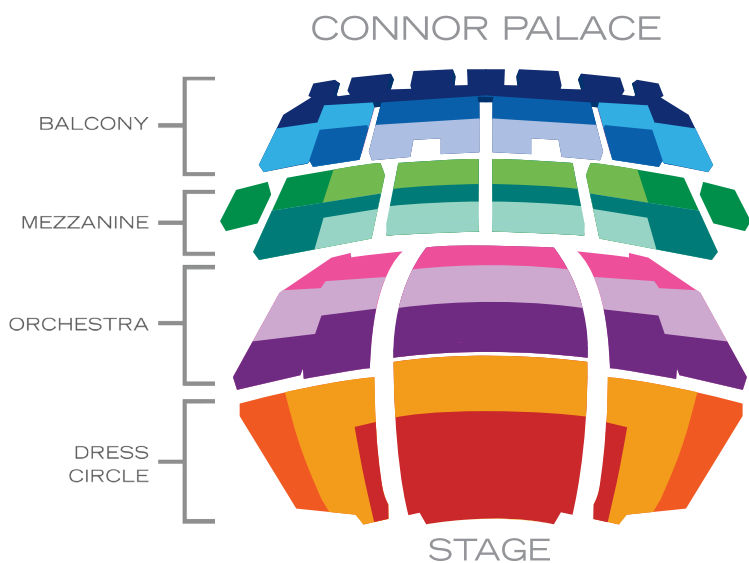

• PLAYHOUSE SQUARE PRESENTS •

BROADWAY CLEVELAND

Peter Pan

April 9-13, 2025

Connor Palace

This high-flying musical has been thrilling audiences of all ages for close to 70 years and is now being brought back to life in a new adaptation by celebrated playwright Larissa FastHorse, directed by Emmy Award Winner Lonny Price and choreography by Lorin Latarro. This extraordinary musical full of excitement and adventure features iconic and timeless songs including “I’m Flying,” “I Gotta Crow,” “I Won’t Grow Up” and “Neverland.” *Peter Pan* embraces the child in us all so go on a journey from the second star to the right and straight on ‘til morning – your entire family will be Hooked!

PERFORMANCE TIMES:
 Tuesday-Saturday Evening: 7:00 p.m.
 Saturday Matinee: 1:30 p.m.
 Sunday Matinee: 1:00 p.m.
 Sunday Evening: 6:30 p.m.

Runtime: 2 hours and 30 minutes, including one intermission

| Groups of 10+ | SAT AND SUN MATINEE | ALL OTHER PERFORMANCES |
|---------------|---------------------|------------------------|
| Dress A | \$112.50 | \$112.50 |
| Dress B | \$112.50 | \$112.50 |
| Dress C | \$92.50 | \$79.50 |
| Orchestra A | \$92.50 | \$79.50 |
| Orchestra B | \$92.50 | \$79.50 |
| Orchestra C | \$67.50 | \$57.50 |
| Mezzanine A | \$92.50 | \$92.50 |
| Mezzanine B | \$92.50 | \$79.50 |
| Mezzanine C | \$67.50 | \$57.50 |
| Mezzanine D | \$50.00 | \$43.00 |
| Balcony A | \$67.50 | \$62.50 |
| Balcony B | \$52.50 | \$45.50 |
| Balcony C | \$37.50 | \$37.50 |
| Balcony D | \$20.00 | \$22.50 |